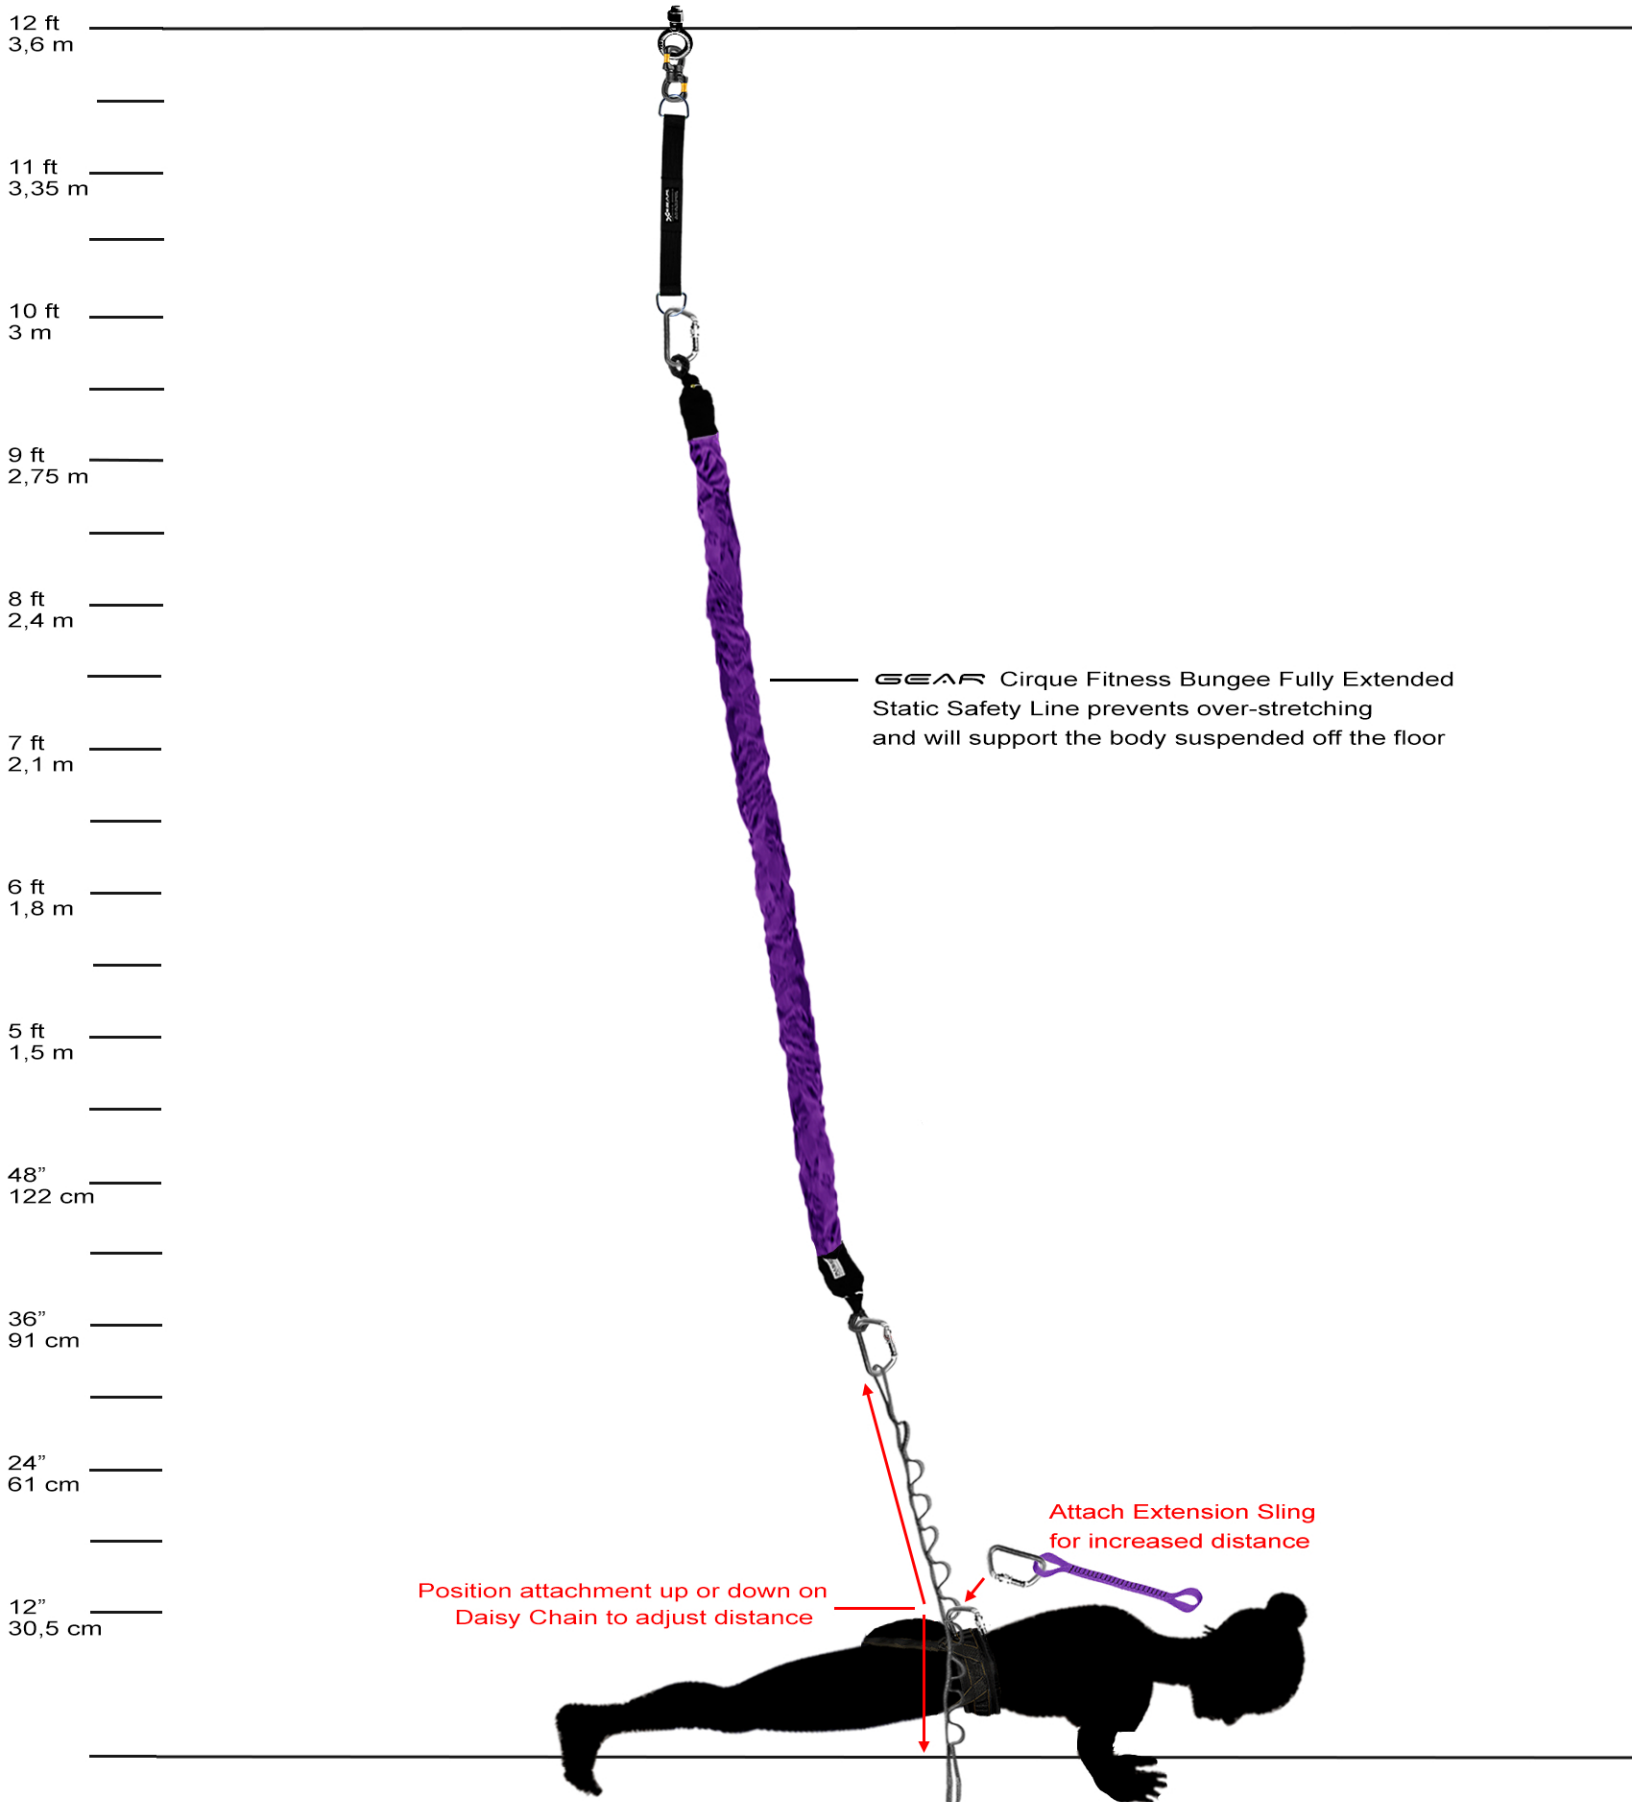

GEAR Cirque Fitness Bungee Rigging Diagram - Single Anchor

GEAR Cirque Fitness Bungee Rigging Diagram - Single Anchor

GEAR Cirque Fitness Bungee Fully Extended Static Safety Line prevents over-stretching and will support the body suspended off the floor

Position attachment up or down on Daisy Chain to adjust distance

Attach Extension Sling for increased distance