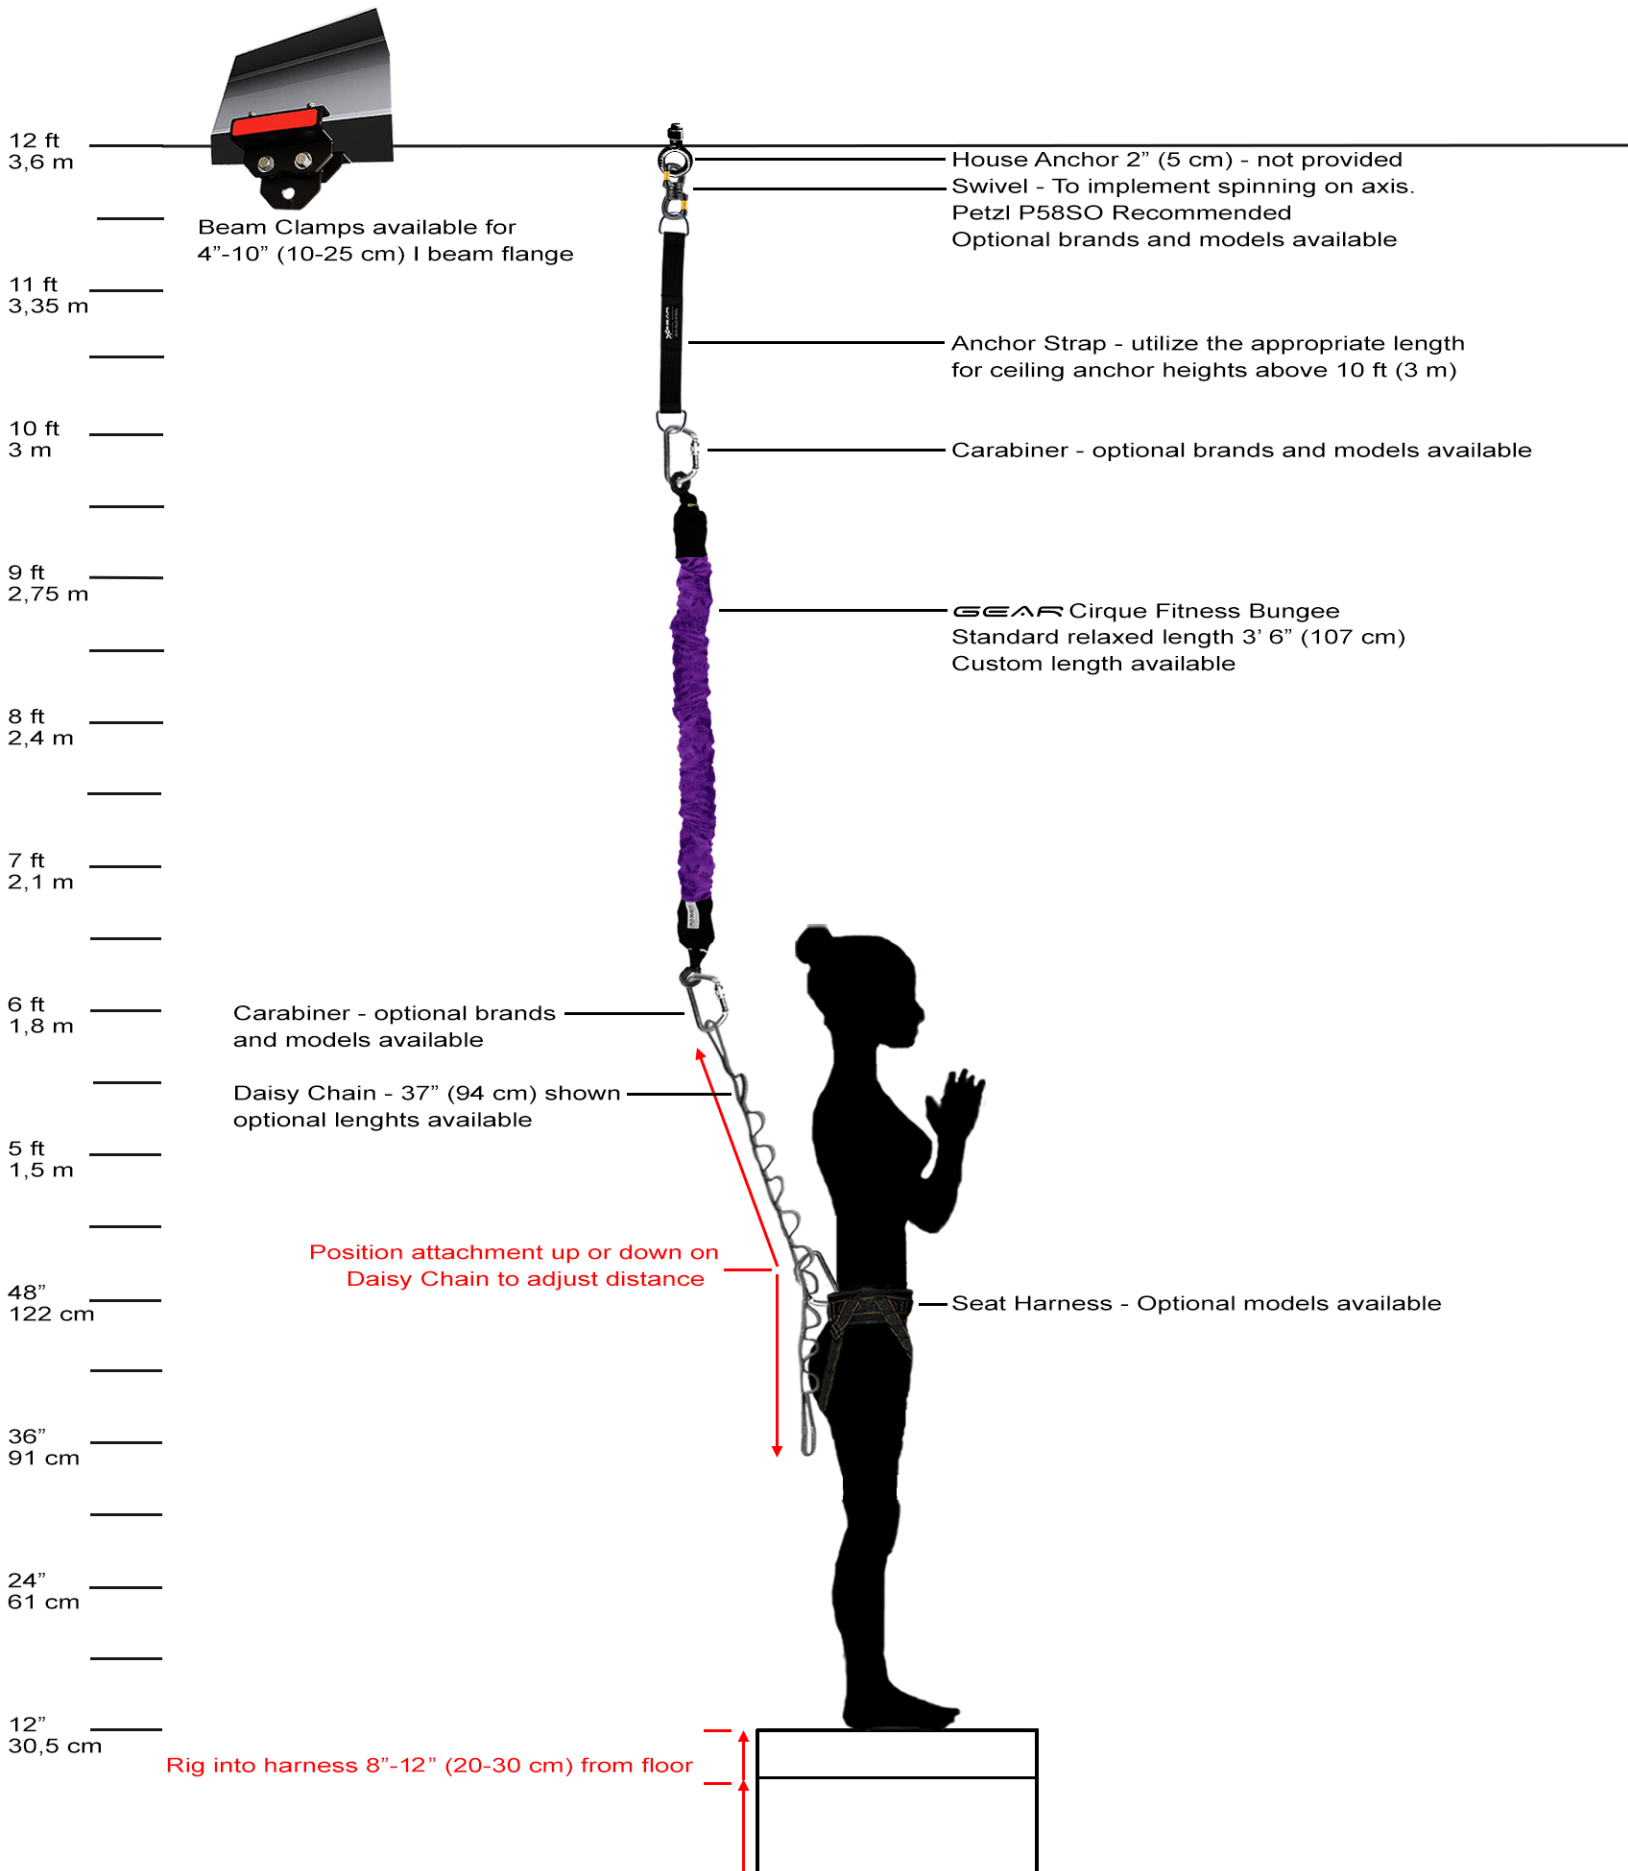

GEAR Cirque Fitness Bungee Rigging Diagram - Single Anchor

GEAR Cirque Fitness Bungee Rigging Diagram - Single Anchor

GEAR Cirque Fitness Bungee Fully Extended Static Safety Line prevents over-stretching and will support the body suspended off the floor

Position attachment up or down on Daisy Chain to adjust distance

Attach Extension Sling for increased distance